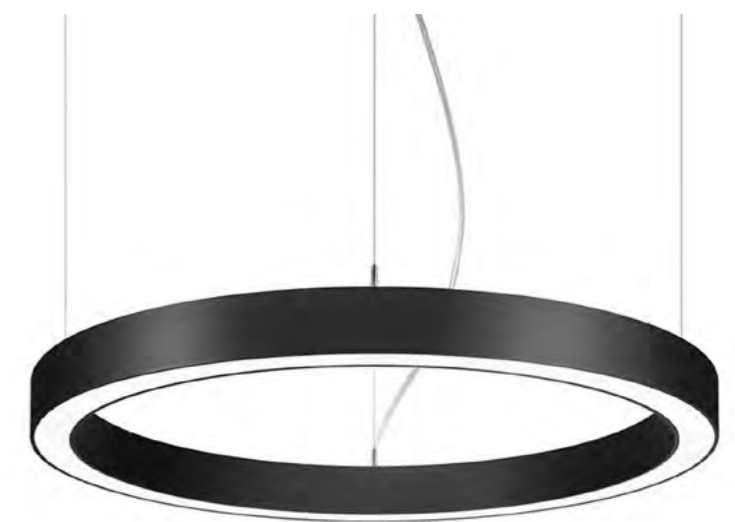

BRESCIA | SUSPENSION / SOSPENSIONE

Suspension circular lamp in metal that can be customized for size and color. Acrylic closure. Made in Italy

–

Lampada a sospensione circolare in metallo che può essere personalizzata per dimensione e colore. Chiusura in acrilico. Made in Italy

Tailor-Made
Su Misura